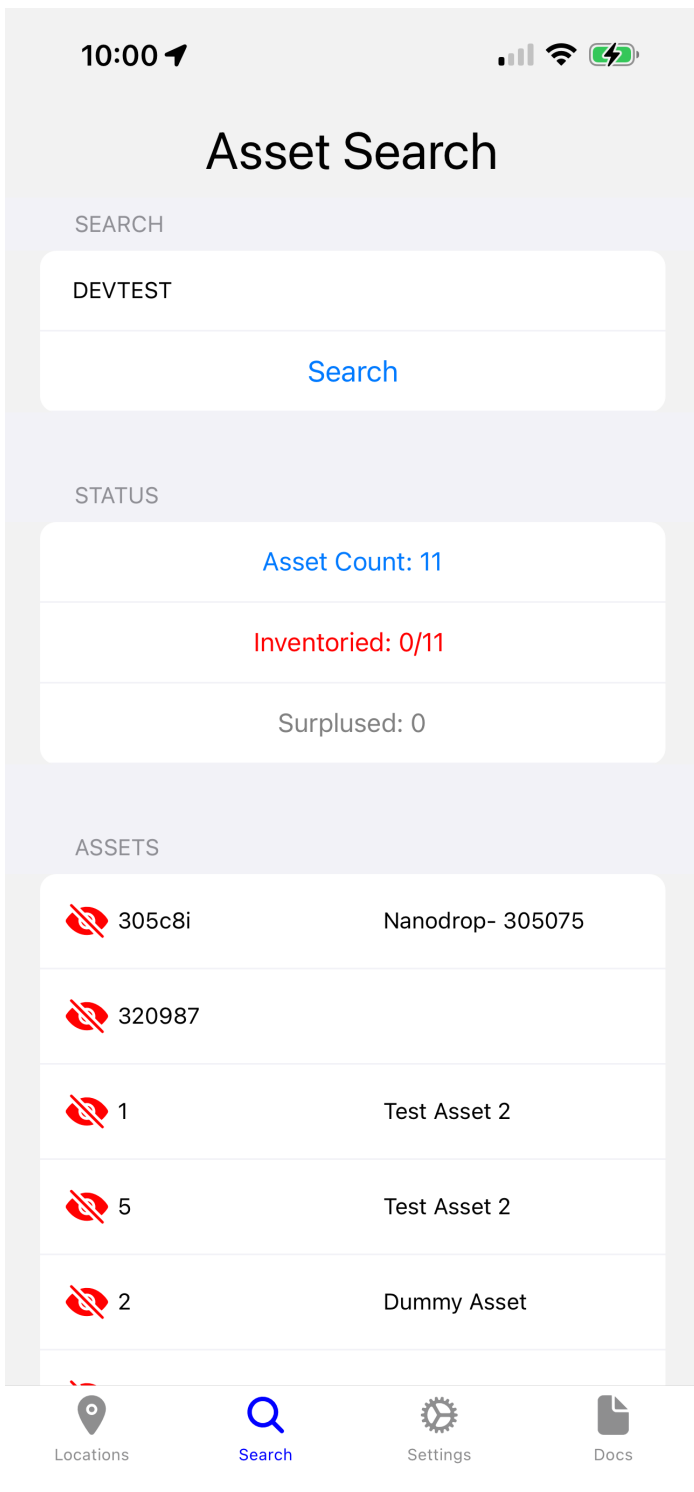

# Search Tab

The assets search tab replicates the basic functionality of the main website search interface. Users can search by Organization Code to pull up the current status of any organization in the system and have a report on its current inventory status.